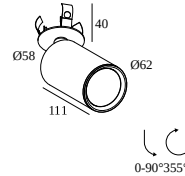

WHITE-WHITE 19873 9300 W-W

 [View on website](#)

General info

LOCATION	indoor
INSTALLATION	Ceiling Semi-recessed
CUTOUT SHAPE/SIZE (MM)	round - 51
RECESSED DEPTH (MM)	40
INGRESS PROTECTION	IP20
WEIGHT (KG)	0.5
ADJUSTABILITY	0° to 90° swiveling, 355° rotatable
INFORMATION	ADJUSTABLE BEAM 12°-45° EXCL.LED POWER SUPPLY 350-500mA-DC

Min current | Max current

300 48 350 ED1 LED POWER CONVERTER 48V-DC to 350 mA-DC / 15W DIM1

1

Dimtype: 1-10V

Cutout dimension (mm): 30

300 48 350 ED5 LED POWER CONVERTER 48V-DC to 350 mA-DC / 15W DIM5

1

Dimtype: DALI

Cutout dimension (mm): 30

300 48 500 ED5 LED POWER CONVERTER 48V-DC to 500 mA-DC / 22W DIM5

1

Dimtype: DALI

Cutout dimension (mm): 45

300 48 500 MDL LED POWER CONVERTER 48V-DC to 500 mA-DC / 22W MDL

1

Dimtype: non-dimmable

Cutout dimension (mm): 30

300 48 500 WDL LED POWER CONVERTER 48V-DC to 500 mA-DC / 22W WDL

1

Dimtype: WDL = wireless dimmable

Cutout dimension (mm): 45

300 90 61 LED POWER SUPPLY MULTI-POWER DIM6

1 | 1

Dimtype: mains (phase cut-off) or push button