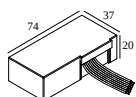

Min current | Max current

300 48 350 ED1 LED POWER CONVERTER 48V-DC to 350 mA-DC / 15W DIM1

1

Dimtype: 1-10V

Cutout dimension (mm): 30

300 48 350 ED5 LED POWER CONVERTER 48V-DC to 350 mA-DC / 15W DIM5

1

Dimtype: DALI