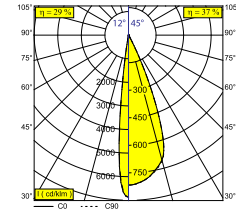

WHITE-WHITE 19873 9300 W-W

 [View on website](#)

General info

LOCATION	indoor
INSTALLATION	Ceiling Semi-recessed
CUTOUT SHAPE/SIZE (MM)	round - 51
RECESSED DEPTH (MM)	40
INGRESS PROTECTION	IP20
WEIGHT (KG)	0.5
ADJUSTABILITY	0° to 90° swiveling, 355° rotatable
INFORMATION	ADJUSTABLE BEAM 12°-45° EXCL.LED POWER SUPPLY 350-500mA-DC

Electrical info

CLASS	III
DIM TYPE	depending on power supply
ENERGY CLASS	E
CERTIFICATES	CB, EAC, ENEC, LCA

Lightsource info

LIGHTSOURCE NAME	LED
LIGHTSOURCE	LED array 11,6-17,2W / CRI>90 (R9: 52) / 3000K / 1524-2101lm
TM-30 VALUES	rf: 90 / Rg: 99
SDCM	SDCM1
RISKGROUP	RG1
LM80	L90B10 > 50000
BEAMANGLE	12°-45°
LED TECHNICS (LIGHT SOURCE)	2101lm // 17,2W // 123lm/W
LED TECHNICS (LUMINAIRE)	735lm // 19,8W // 37lm/W