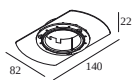

1

Dimtype: DALI

Cutout dimension (mm): 30

21032 0305 LED POWER CONVERTER 48V-DC to 500 mA-DC / 22W DIM5

1

Dimtype: DALI

Cutout dimension (mm): 30

Mounting kits